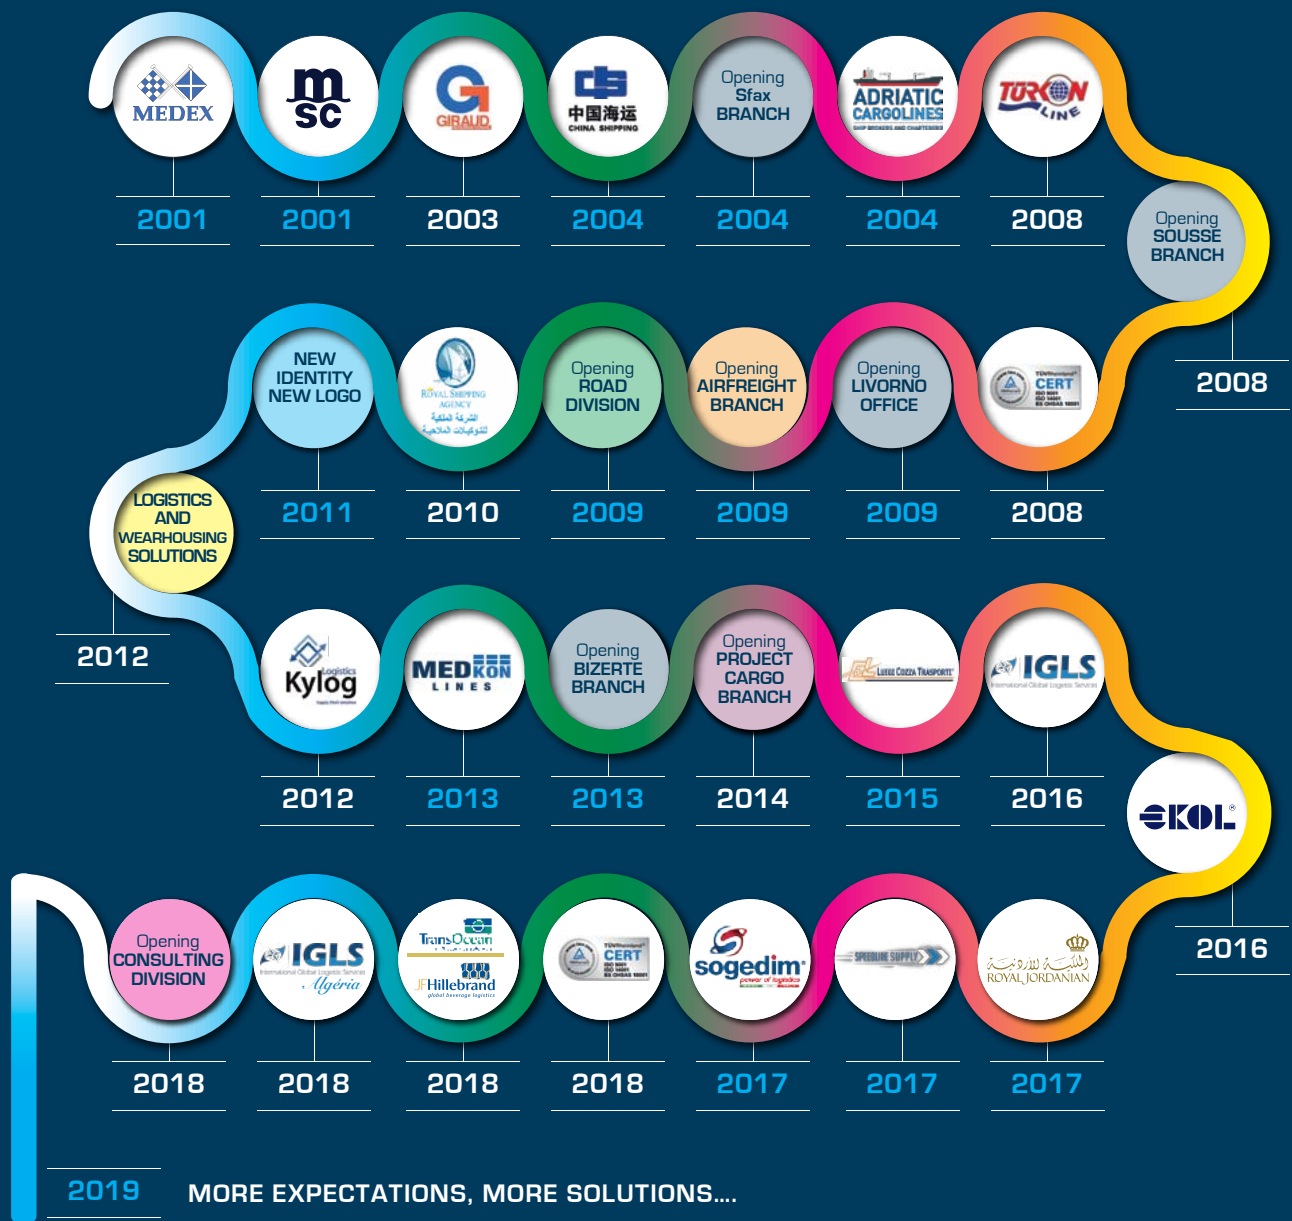

Our Past, Present and Future...

contact us :

HEADQUARTER

2040 Zone Industrielle, Rades, Tunisie

Tél. : +216 70 131 313 / Fax : +216 79 457 429

E-mail : hyounsi@tuniship.net

tuniship.net